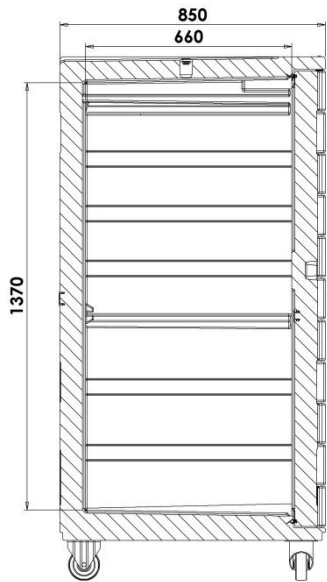

Model	Code	EAN code	Ext. dim. (mm)	Int. dim. (mm)	Capacity (liters)	Weight (kg)
500 CATERING with wheels	05000086	8022949163426	715X850Xh1675	540x660xh1370	500	108

PRODUCT FEATURES

	<p>4 wheels diameter 100 mm (2 fixed and 2 swivel, one of which with brake). Wheel support plate integrated in the container.</p>		<p>Internal dimensions for GN 1/1, GN 2/1 pans & trays</p>
	<p>Stainless steel closing handle with release button.</p>		<p>Handle prepared for the use of tamper-evident system.</p>
	<p>Eutectic plates to increase thermal maintenance performance over time (on request).</p>		<p>Available (on request) towing set to move more than one container at the same time.</p>
	<p>Internal temperature controllable thanks to the thermometer that can be inserted into the door (on request).</p>		<p>Monobloc structure, without edges, joints and welds.</p>
	<p>Internal grooves for good air circulation.</p>		<p>Openable door up to 270° with latch - tab door.</p>
	<p>Door sealing gasket easily removable</p>		<p>Stainless steel rod with 2 hooks integrated inside the door.</p>

CONTAINER TECHNICAL DATA (mm)

GN 1/1 – GN 2/1 INTERNAL CAPACITY

H65

H100

H150

H200

ACCESSORIES

Model	Code	Color	Ext. Dim. (mm)	Weight (kg)
Card holder	RRI141		A5	
Eutectic plate fresh +3°C - 2 x Cargo -	PE500001	rose	540x325xh57	6,8
Eutectic plate frozen - 21°C - 2 x Cargo -	PE500002	blue	540x325xh57	6,8
Eutectic plate Frozen Plus - 21°C - 2 x Cargo -	PE500908	green	540x325xh57	6,8
USB Data Logger 30°C +70°C	AFG007			
Towing set	SETTR500			
Eutectic plate retainer safety kit	RRI180			
Analog thermometer +40°C- 40°C	RRI165			