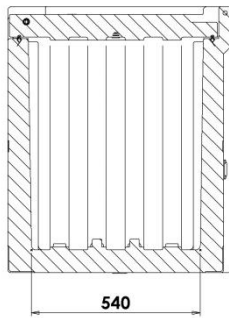

CONTAINER TECHNICAL DATA (mm)