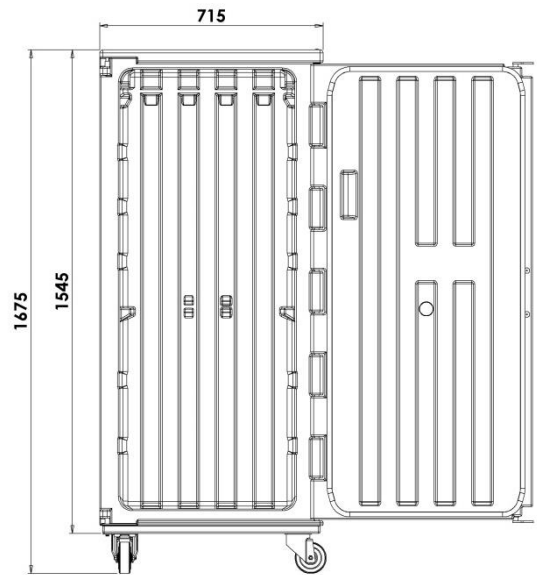

Model	Code	EAN code	Ext. dim. (mm)	Int. dim. (mm)	Capacity (liters)	Weight (kg)
500 CATERING with wheels	05000086	8022949163426	715X850Xh1675	540x660xh1370	500	108

PRODUCT FEATURES

	<p>4 wheels diameter 100 mm (2 fixed and 2 swivel, one of which with brake). Wheel support plate integrated in the container.</p>		<p>Internal dimensions for GN 1/1, GN 2/1 pans & trays</p>
	<p>Stainless steel closing handle with release button.</p>		<p>Handle prepared for the use of tamper-evident system.</p>
	<p>Eutectic plates to increase thermal maintenance performance over time (on request).</p>		<p>Available (on request) towing set to move more than one container at the same time.</p>
	<p>Internal temperature controllable thanks to the thermometer that can be inserted into the door (on request).</p>		<p>Monobloc structure, without edges, joints and welds.</p>
	<p>Internal grooves for good air circulation.</p>		<p>Openable door up to 270° with latch - tab door.</p>
	<p>Door sealing gasket easily removable</p>		<p>Stainless steel rod with 2 hooks integrated inside the door.</p>

CONTAINER TECHNICAL DATA (mm)

GN 1/1 – GN 2/1 INTERNAL CAPACITY

H65

H100

H150

H200

ACCESSORIES

Model	Code	Color	Ext. Dim. (mm)	Weight (kg)
Card holder	RRI141		A5	
Eutectic plate fresh +3°C - 2 x Cargo -	PE500001	rose	540x325xh57	6,8
Eutectic plate frozen - 21°C - 2 x Cargo -	PE500002	blue	540x325xh57	6,8
Eutectic plate Frozen Plus - 21°C - 2 x Cargo -	PE500908	green	540x325xh57	6,8
USB Data Logger 30°C +70°C	AFG007			
Towing set	SETTR500			
Eutectic plate retainer safety kit	RRI180			
Analog thermometer +40°C- 40°C	RRI165			