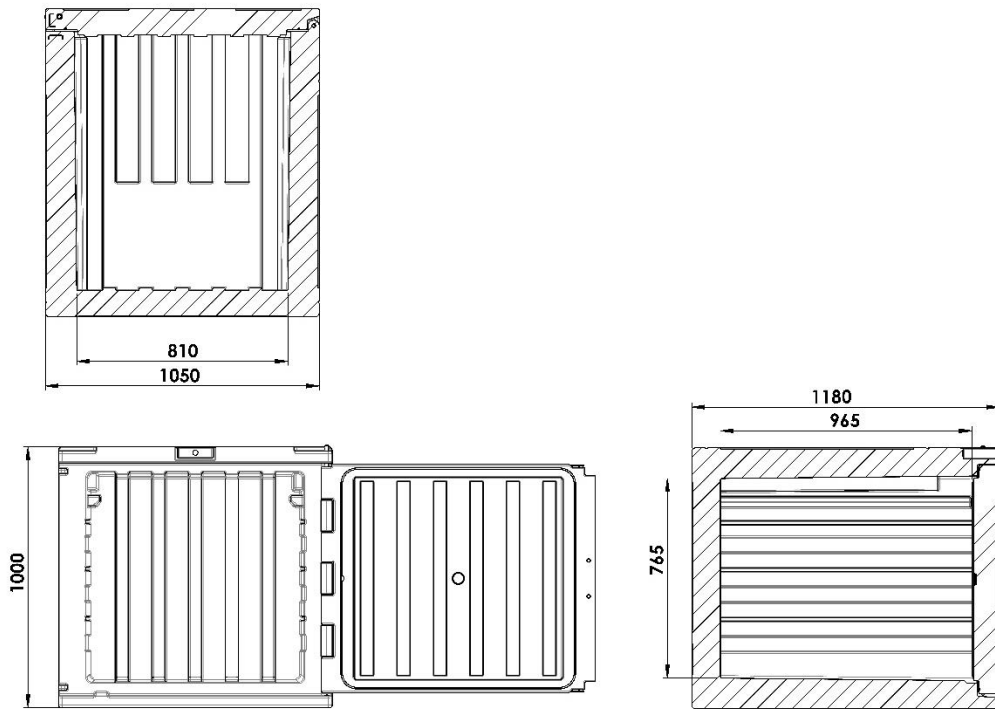

PRODUCT FEATURES

	Stainless steel closing handle with release button; Prepared for the use of an anti-tampering system		Stainless steel rod with 2 hooks integrated into the door
	Eutectic plates to increase thermal maintenance performance over time (on request).		3 housing slots of grids positioned at 240/410/585mm from the bottom of the container.
	RFID systems for traceability		USB data logger available (on request) to record temperature data during transport

TECHNICAL DATA (mm)