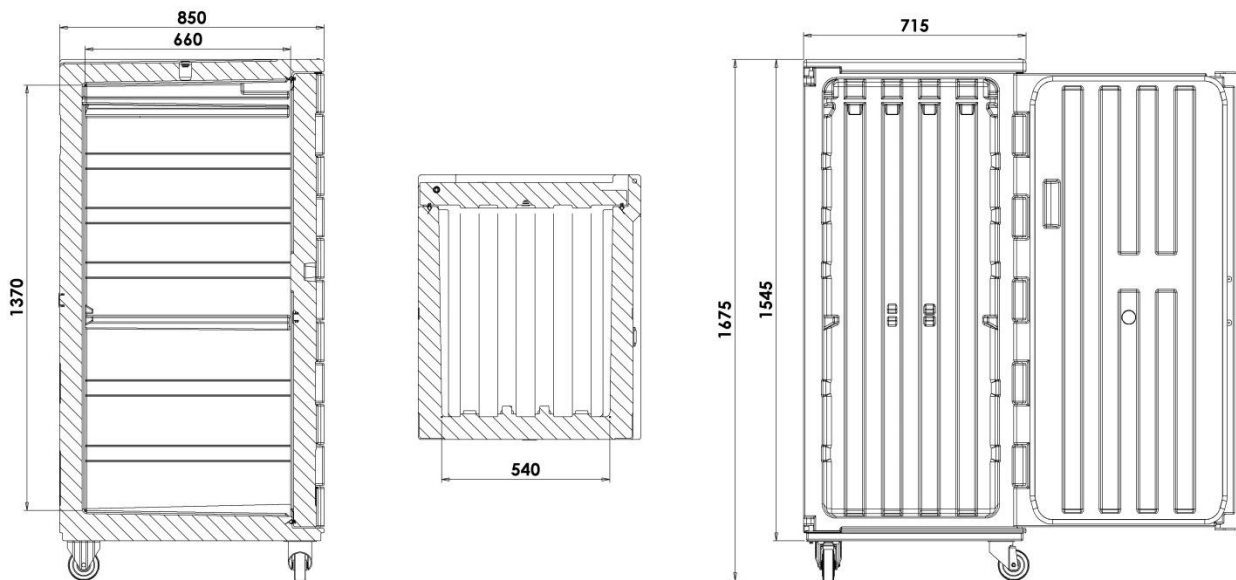

TECHNICAL CHARACTERISTICS

	Internal grooves improving good air circulation.		Door opens up to 270° with door retaining catch.
	Easily removable door seal.		Stainless steel rod with 2 hooks integrated inside the door.
	Mono-block structure, no sharp edges, joints and welds.		Insulated with CFC and HCFC-free polyurethane foam.
K	Overall heat transmission coefficient: K = 0.35 W/m²K	°C	Guaranteed for use: from -30° to +100° C.

TECHNICAL SPECIFICATIONS