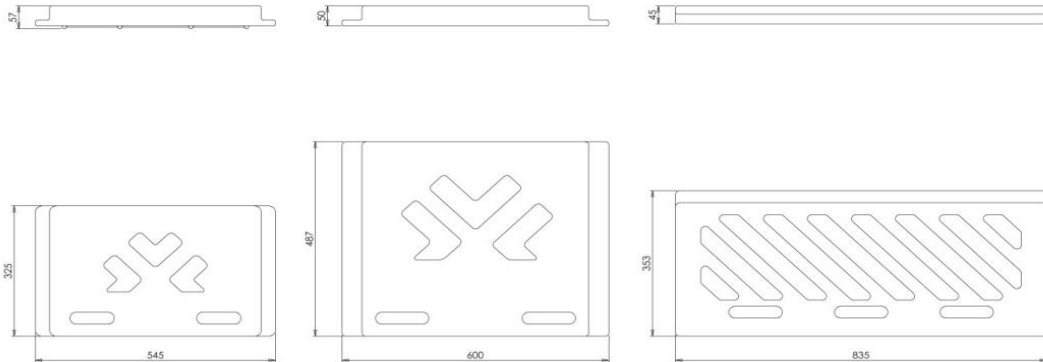

TECHNICAL CHARACTERISTICS

Model	Chilled +3°C	Extra chilled -12°C	Frozen -21°C	Extra frozen -21°C
Cargo Line GN 1/1				
Cargo Line 370/500/780				
Cargo Line 900/1000				
Cargo Line 1300/1300TW				

Easy to use:

- the **chilled plate** is to be frozen to **-10°C** at least;
- the **extra chilled plate** is to be frozen to **-20°C** at least;
- the **frozen / extra-frozen plate** is to be frozen to **-30°C** at least.